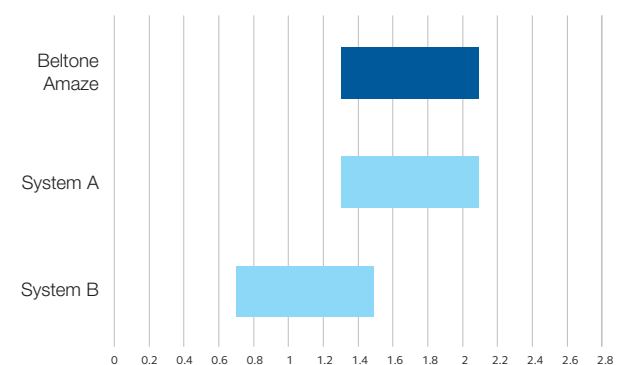

For each task, points were assigned as follows:

- No difficulty: 2 points – participant completed the task within 30 seconds.
- With difficulty: 1 point – participant completed the task in less than 120 seconds but more than 30 seconds.
- Fail: 0 points – participant failed to complete the task or took longer than 120 seconds.
- The results, outlined below, were clearly in favor of Beltone Amaze.

### Set up charger

(confidence intervals)

The Beltone Amaze charger was significantly easier to set up than system A.

### Charge hearing aids

(confidence intervals)

It was significantly easier for participants to figure out how to place the hearing aids for charging with Beltone Amaze than with system B.

## Perceived ease-of-use

Beltone Amaze and system A were selected as the easiest to use by an equal number of participants, while only one participant selected system B. In contrast, none of the participants selected Beltone Amaze as most difficult, whereas seven pointed to system B as the most difficult to use.