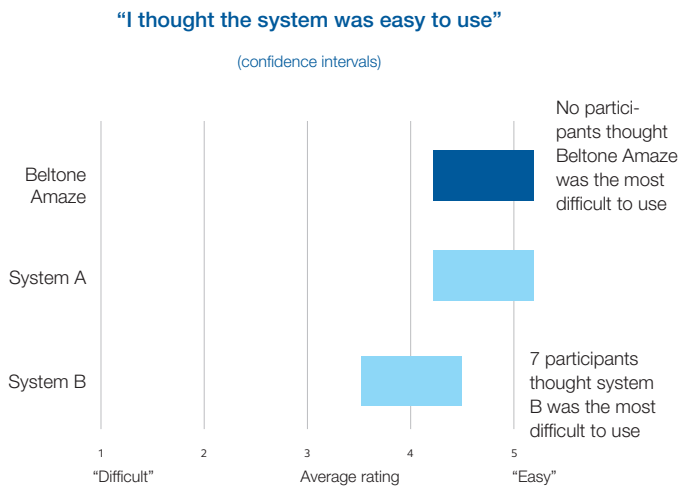

### Set up charger

(confidence intervals)

The Beltone Amaze charger was significantly easier to set up than system A.

### Charge hearing aids

(confidence intervals)

It was significantly easier for participants to figure out how to place the hearing aids for charging with Beltone Amaze than with system B.

## Perceived ease-of-use

Beltone Amaze and system A were selected as the easiest to use by an equal number of participants, while only one participant selected system B. In contrast, none of the participants selected Beltone Amaze as most difficult, whereas seven pointed to system B as the most difficult to use.

## Conclusions

The rechargeable Beltone Amaze solution has been very positively reviewed by participants who used it in field trials. This is both in terms of battery lifetime as well as the functionality of the rechargeable system. In a usability test, participants showed high performance on all usability tasks with the Beltone Amaze system, while performance varied depending on the task for the other two systems. Taken together, these results point to Beltone Amaze as the most user-friendly rechargeable system.