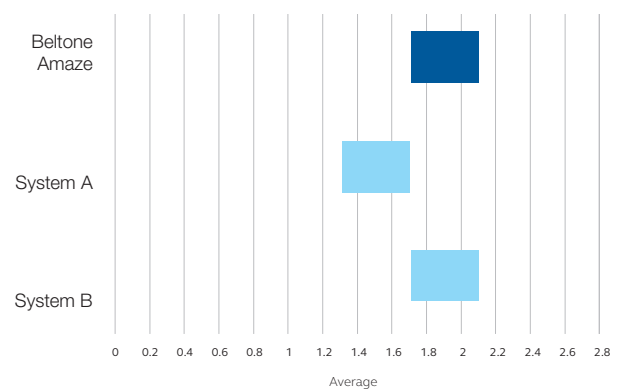

The Beltone Amaze rechargeable system was evaluated both in field trials, as well as in a more formal usability test.

Field trial

In a trial where 27 users wore Beltone Amaze for two months, 96% of participants agreed or strongly agreed that the system was easy to use. 100% strongly agreed that the battery lasts for a full day's use. Overall, users were very pleased with the rechargeability of Beltone Amaze.

Usability test

Ten hearing aid users who did not own rechargeable hearing aids and were not familiar with Beltone Amaze evaluated three rechargeable hearing aid systems with integrated Li-ion batteries. Apart from Beltone Amaze, two systems from other premium hearing aid manufacturers were included as an industry benchmark for state-of-the-art rechargeable solutions. Participants were asked to perform tasks with each system with no instructions, guidance, or user documentation.

For each task, points were assigned as follows:

- No difficulty: 2 points – participant completed the task within 30 seconds.
- With difficulty: 1 point – participant completed the task in less than 120 seconds but more than 30 seconds.
- Fail: 0 points – participant failed to complete the task or took longer than 120 seconds.
- The results, outlined below, were clearly in favor of Beltone Amaze.

Set up charger

(confidence intervals)

The Beltone Amaze charger was significantly easier to set up than system A.